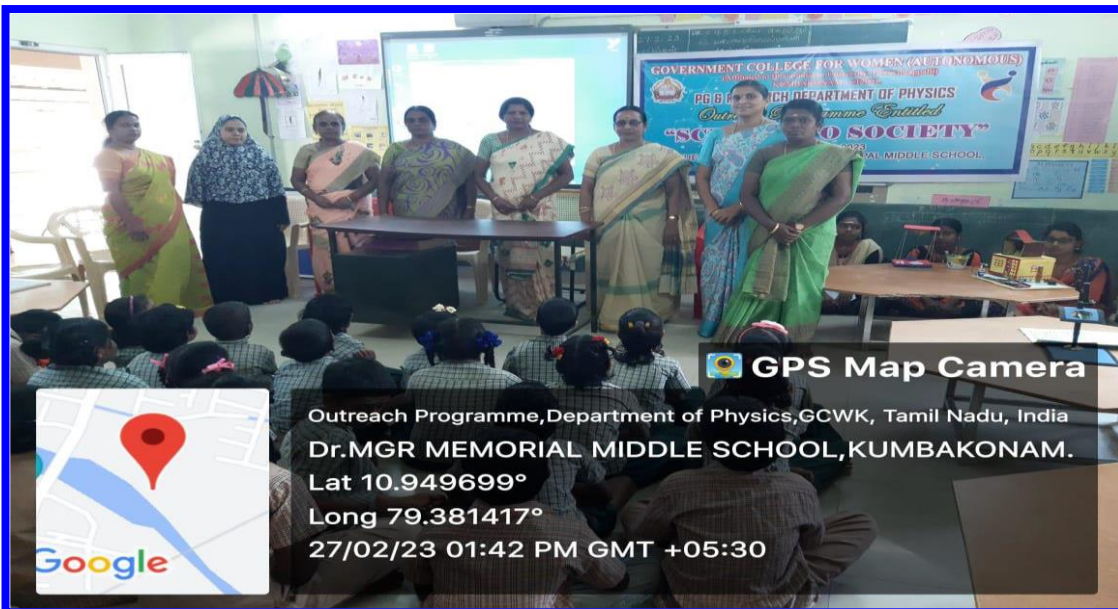

OUTREACH PROGRAMME

Title : SCIENCE TO SOCIETY
Venue : Dr. MGR Memorial Municipal Middle School,
Kumbakonam
Date : 27.02.2023

S. Anil
PRINCIPAL
Government College for Women (Autonomous)
KUMBAKONAM.

GOVERNMENT COLLEGE FOR WOMEN (AUTONOMOUS)

KUMBAKONAM – 612 001

Affiliated to Bharathidasan University

DST - CURIE Sponsored Institution

IV Cycle of Accreditation

☎ 0435 – 2401391

✉ principal@gwk.ac.in

📍 GPS Map Camera

Outreach Programme, Department of Physics, GCWK, Tamil Nadu, India
Dr. MGR MEMORIAL MIDDLE SCHOOL, KUMBAKONAM.
Lat 10.949699°
Long 79.381417°
27/02/23 01:41 PM GMT +05:30