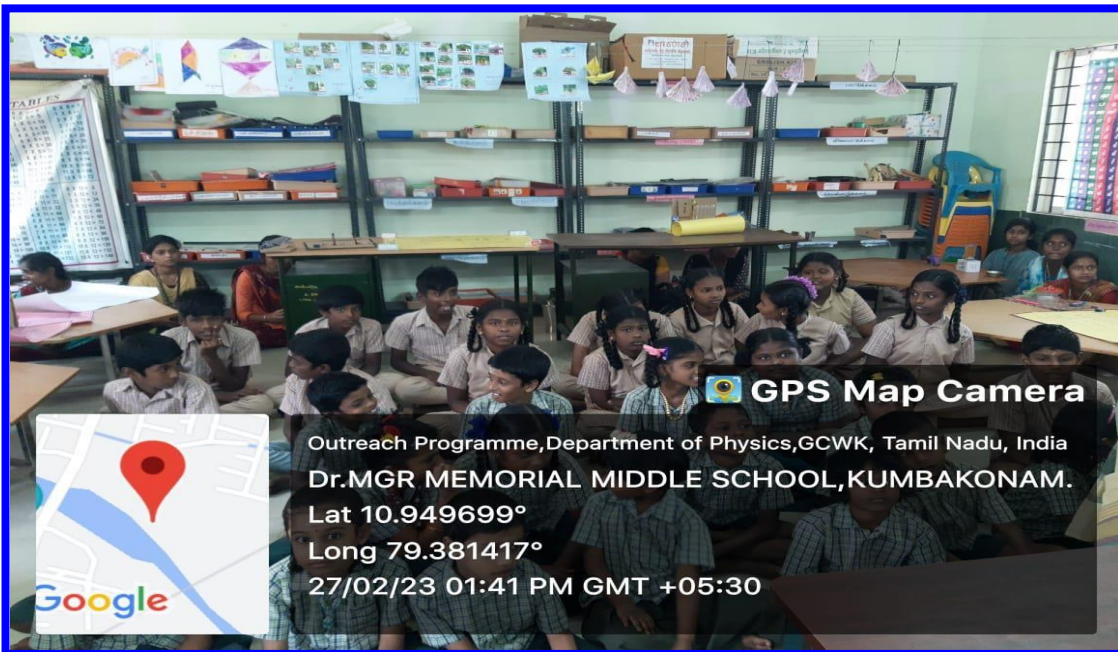

GOVERNMENT COLLEGE FOR WOMEN (AUTONOMOUS)

KUMBAKONAM – 612 001

Affiliated to Bharathidasan University

DST - CURIE Sponsored Institution

IV Cycle of Accreditation

☎ 0435 – 2401391

✉ principal@gwk.ac.in

📍 GPS Map Camera

Outreach Programme, Department of Physics, GCWK, Tamil Nadu, India
Dr. MGR MEMORIAL MIDDLE SCHOOL, KUMBAKONAM.
Lat 10.949699°
Long 79.381417°
27/02/23 01:41 PM GMT +05:30